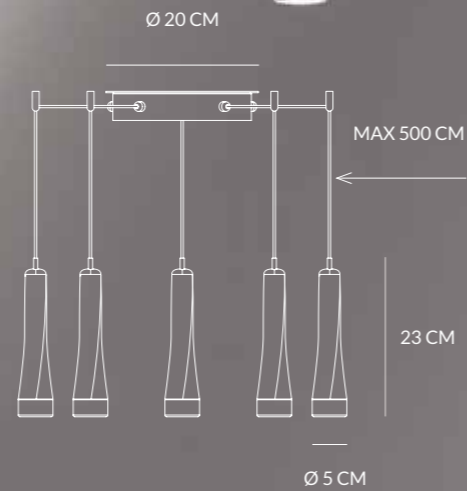

NUMERO NOTTOLINI
NUMBER OF PAWLS
20

TWIST

SOSPENSIONE PENDANT LAMP

ACCESSORI TWIST
TWIST ACCESSORY

 **NTL0052.31.OR**
ORO ROSA
ROSE GOLD

 **NTL0052.31 BI**
BIANCO
WHITE

 **NTL0052.31 NE**
NERO OPACO
MATTE BLACK